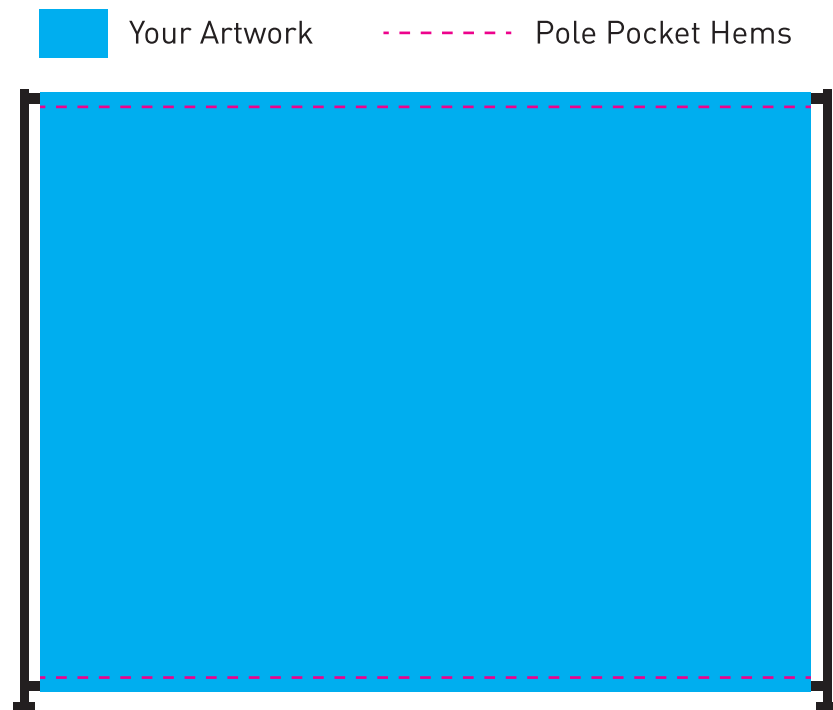

MEDIA WALL ARTWORK GUIDE

Your media wall artwork will be the *EXACT* same size as the final product.

For the best quality and smallest file size, we recommend that you create and upload your artwork as a *vector file (such as .ai, .eps, or vectored .pdf)* rather than a rastered, pixel-based file. Rastered files must be *150dpi minimum*.

As with all of our products, the color mode *must be in CMYK*.

Dimensions Guide (W x H)

8'x 8'

Inches: 96" x 96"

Pixels (150dpi): 14400x14400

9'x 8'

Inches: 108" x 96"

Pixels (150dpi): 16200x14400

10'x 8'

Inches: 120" x 96"

Pixels (150dpi): 18000x14400

Note: There are 3" pole pockets at the top and bottom of the product. The seams from the hemmed pole pocket will be visible 3" from the top and bottom of the artwork.